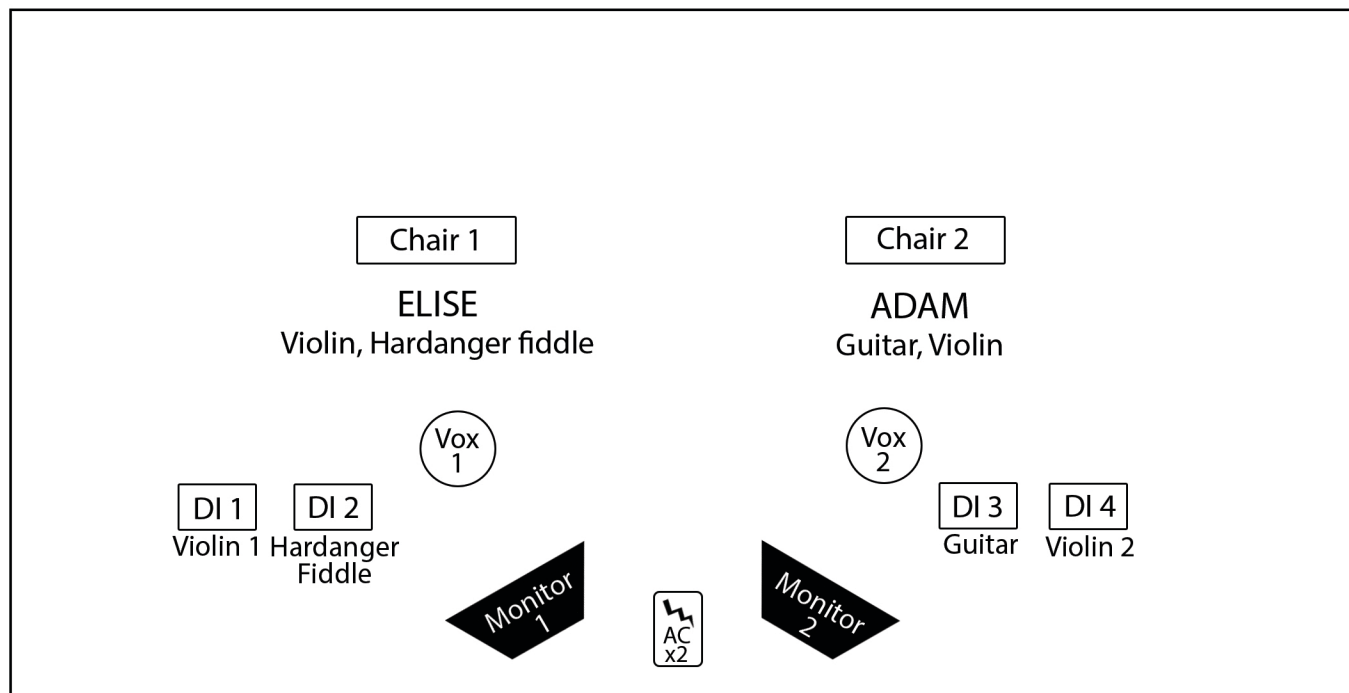

# ELISE BOEUR & ADAM IREDALE-GRAY STAGE PLOT

- |   |                  |                        |
|---|------------------|------------------------|
| 1 | Vocal 1 (Elise)  | Beta 58                |
| 2 | Vocal 2 (Adam)   | Beta 58                |
| 3 | Violin 1         | Radial J48 - needs 48v |
| 4 | Hardanger Fiddle | Radial J48 - needs 48v |
| 5 | Acoustic Guitar  | Radial J48 - needs 48v |
| 6 | Violin 2         | Radial J48 - needs 48v |